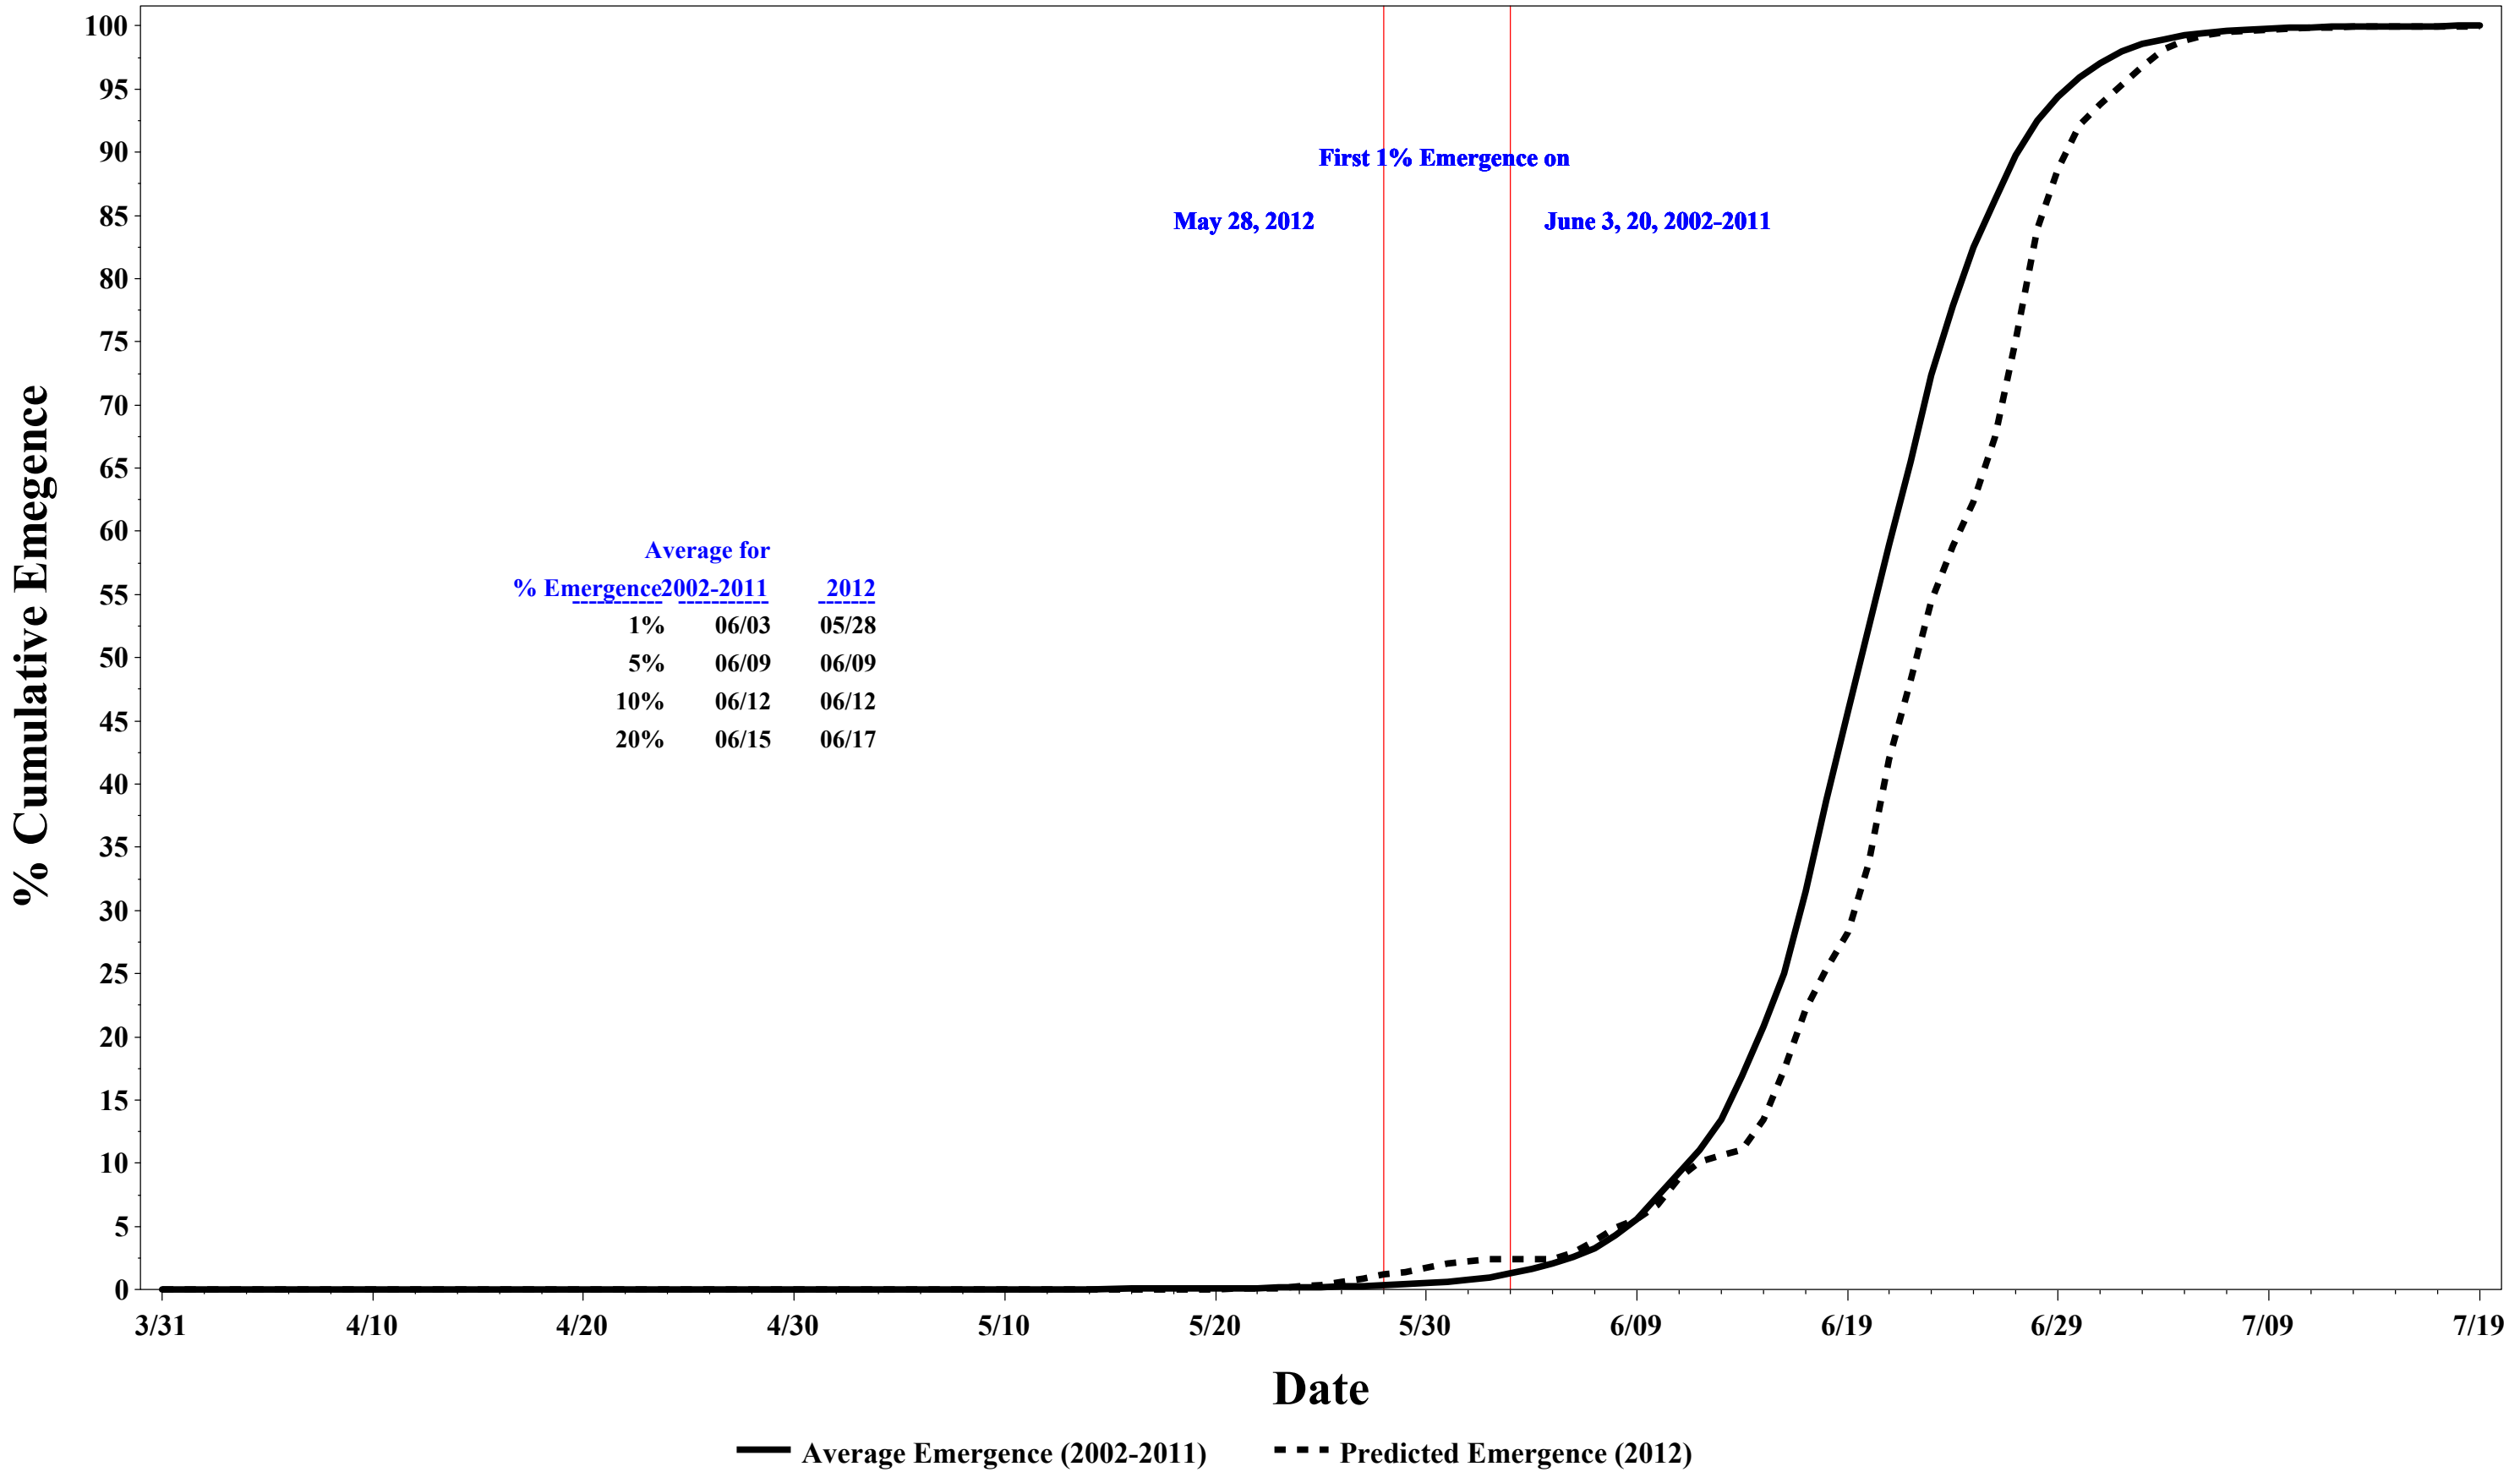

# Adult Citrus Longhorn Beetle Emergence - 2012

As of September 25, 2012

Rotterdam, Netherlands

**Emergence may begin approximate 6 day(s) earlier in 2012 than 2002-2011**